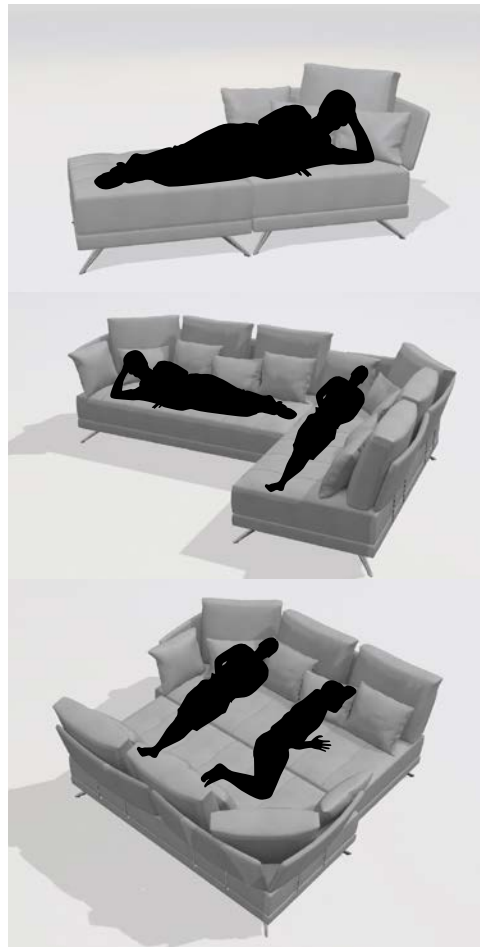

PACIFIC

Pacific es uno de esos modelos que gustan a primera vista y enamoran al probarlos. Se trata de un programa modular formado por varias plataformas de diferentes formas y medidas a las que podemos añadir o quitar los respaldos en un abrir y cerrar de ojos mediante un ingenioso sistema de sujeción.

Podemos pasar de dos sofás independientes a un modular convencional, o a un moderno chaise longue abierto a los dos lados.

Pacific is a very special modular programme with an overwhelming personality. It consists of six platforms of different measures which you can add or remove backrests to in the blink of an eye with a really smart fixing system. Therefore, a footstool platform can be converted into a module or a sofa in less than a minute, without screws or tools. You can convert two independent conventional sofas into a modern chaise longue opened on both sides.

Pacific est un programme modulaire très spécial doté d'une personnalité attachante. Il est formé par six plateformes de différentes dimensions auxquelles nous pouvons ajouter ou enlever les dossiers facilement moyennant un système ingénieux d'attache. De cette façon, la plateforme d'un pouf peut se transformer en une minute en un module ou un canapé, sans besoin de vis, ni outils.