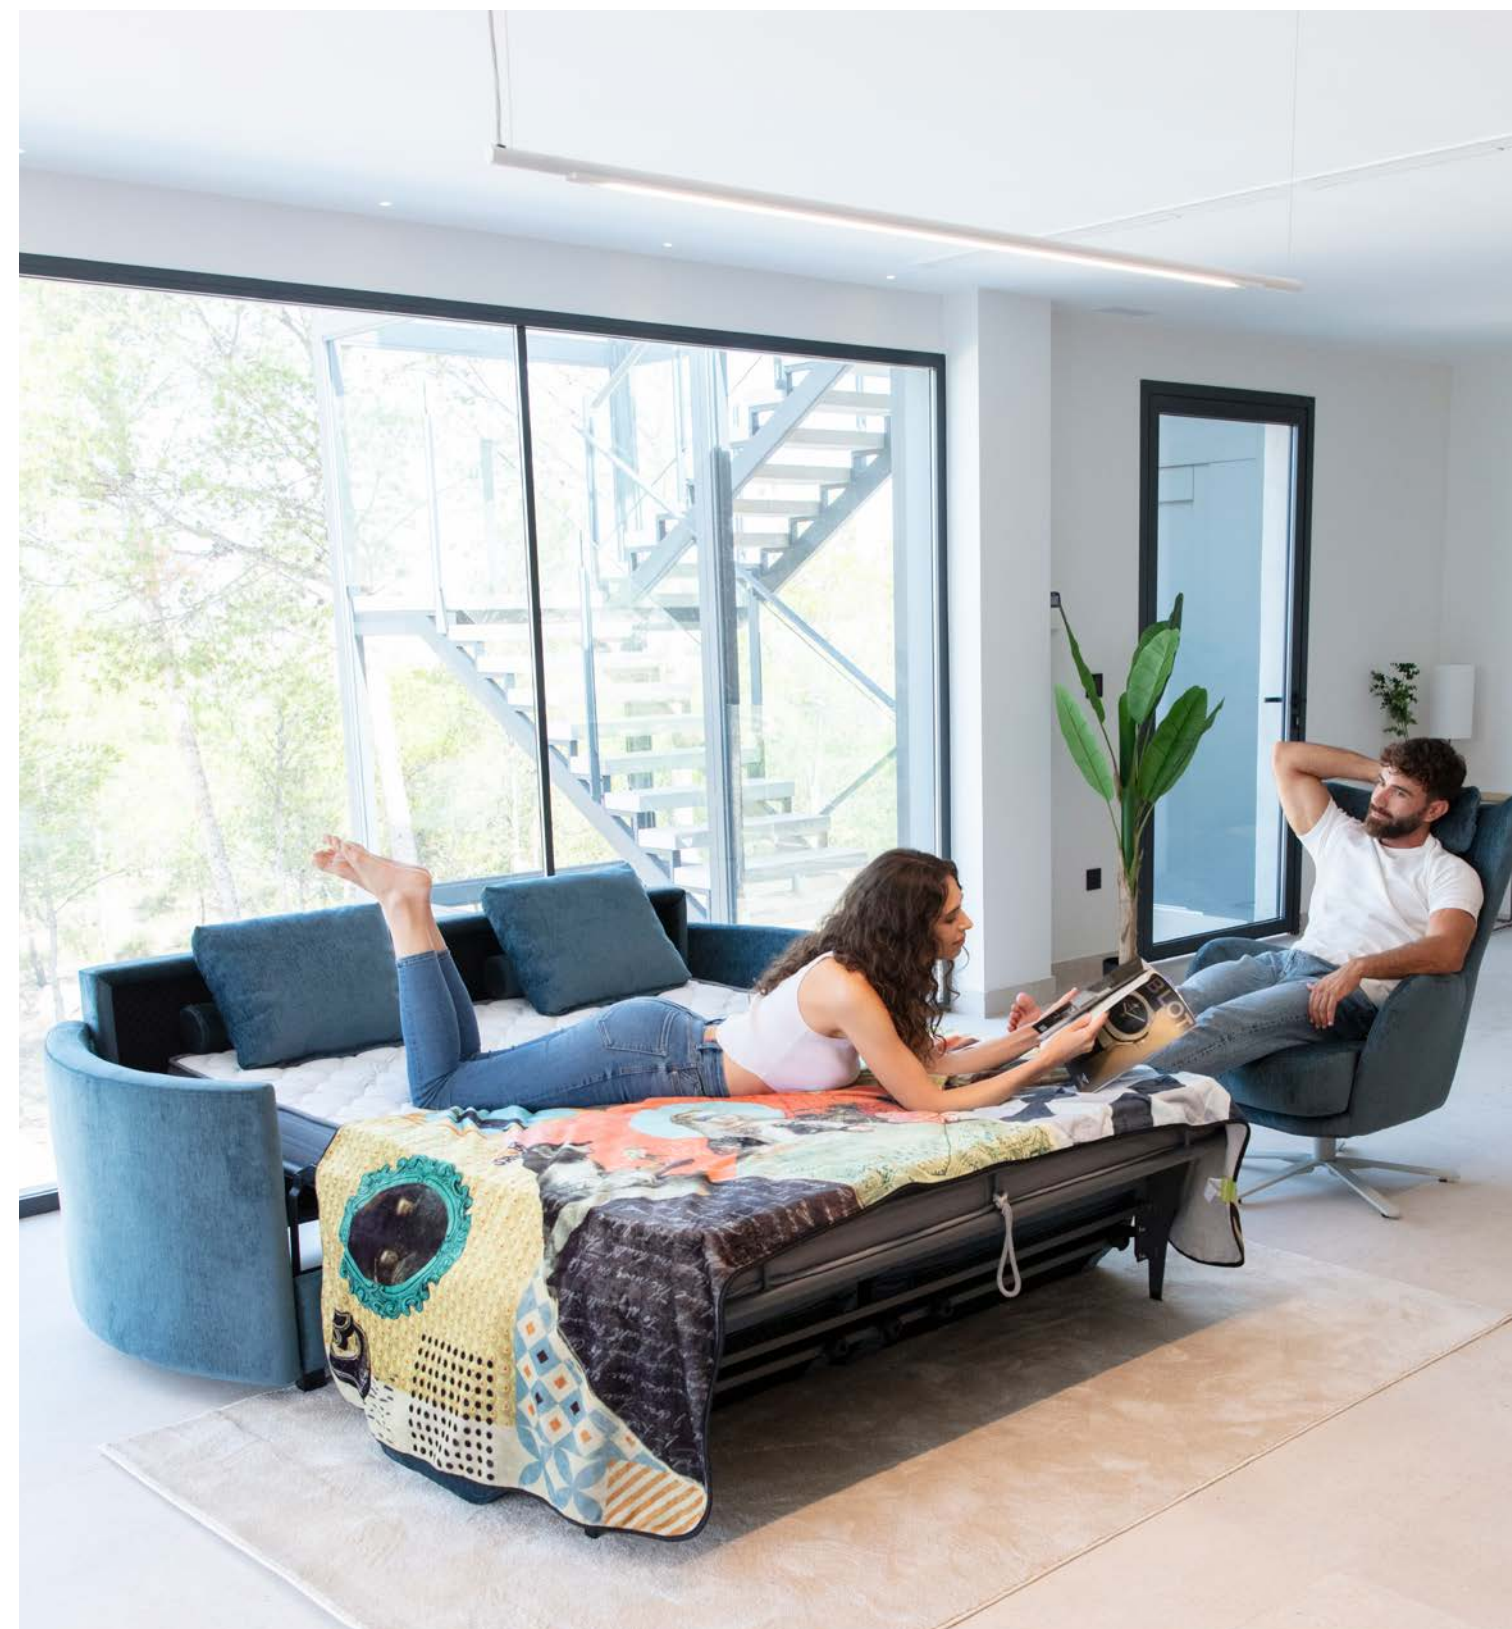

Bolero

Un sofá cama distinto. Tiene el toque inconfundible del diseño de Fama, y una funcionalidad que da respuesta a todas las demandas de los usuarios de este tipo de sofás. Mientras que la mayoría de sofás cama del mercado son muy altos y con mucha profundidad de asiento, la sentada de Bolero es más baja y menos profunda, tan parecida a la sentada de un sofá normal que si no te lo dicen nunca pensarías que tiene un mecanismo cama.

Existen dos tipos de brazo, recto o curvo. Incluye un original sistema de reposacabezas, que se pueden esconder de manera muy práctica en un hueco del respaldo.

Is a different sofa-bed. It has the Fama distinctive style and a functionality that covers all users demands.

While most sofa-beds in the market have a high and deep seat, Bolero has a lower seat and a shorter depth, so similar to normal sofas that you would not imagine that it is a sofa-bed if nobody told you. This is one of the main advantages of Bolero, that it is very comfortable as a sofa and also as a bed.

Thanks to this and to its attractive design, we can have it as main sofa in our living room and use it as a bed when needed. It is also available as a corner sofa. It has two different types of arms, straight or curved. It includes an original system that allow us to hide the headrests conveniently in a hollow space inside the back.

Le Bolero est un convertible avec la touche caractéristique du design de Fama, un canapé-lit différent qui reprend toutes les demandes des utilisateurs de ce type de produits: assise plus basse, moins profonde; une pièce confortable comme canapé ainsi que comme lit et surtout, qui ne ressemble pas à un canapé-lit. Ses têtes le rendent encore plus spécial et pratique.